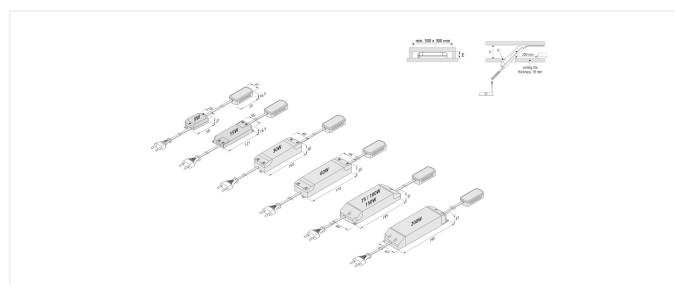

LED 24 transformer

Electronic Transformer LED 24/ 75W DC 24V

Description:

electronic safety transformer for 24 V DC, mains cable 2m with Euro plug, 12-way distributor, max. permissible cable length 5 m

Connection: 220 - 240V / 50 - 60Hz

Symbols: CE, MM, IP20, SK II

EAN-No.: 4051268094467

Weight: 0,46 kg

Special features:

- constant 24 V DC
- protected against short-circuit , overload and no-load
- max. length of secondary cables: 5 m each

Order number:
20604001901

article in stock

available versions

Choose from the options below. The currently selected one is highlighted in color.

article number	description
20604002301	Transformer LED 24/ 5W DC 24V
20604001101	Transformer LED 24/ 15W DC 24V
20604001201	Transformer LED 24/ 30W DC 24V
20604003101	Transformer LED 24/ 60W DC 24V
20604001901	Transformer LED 24/ 75W DC 24V
20604003301	Transformer LED 24/100W DC 24V
20604004001	Transformer LED 24/150W DC 24V
20604003002	Transformer LED 24/200W DC 24V
61500300817	Transformer LED 24/ 30W with connecting cable 1m + ferrules
20604001904	Transformer LED 24/ 75W with connecting cable 1m + ferrules
61500301315	Transformer LED 24/200W with connecting cable 1m + ferrules